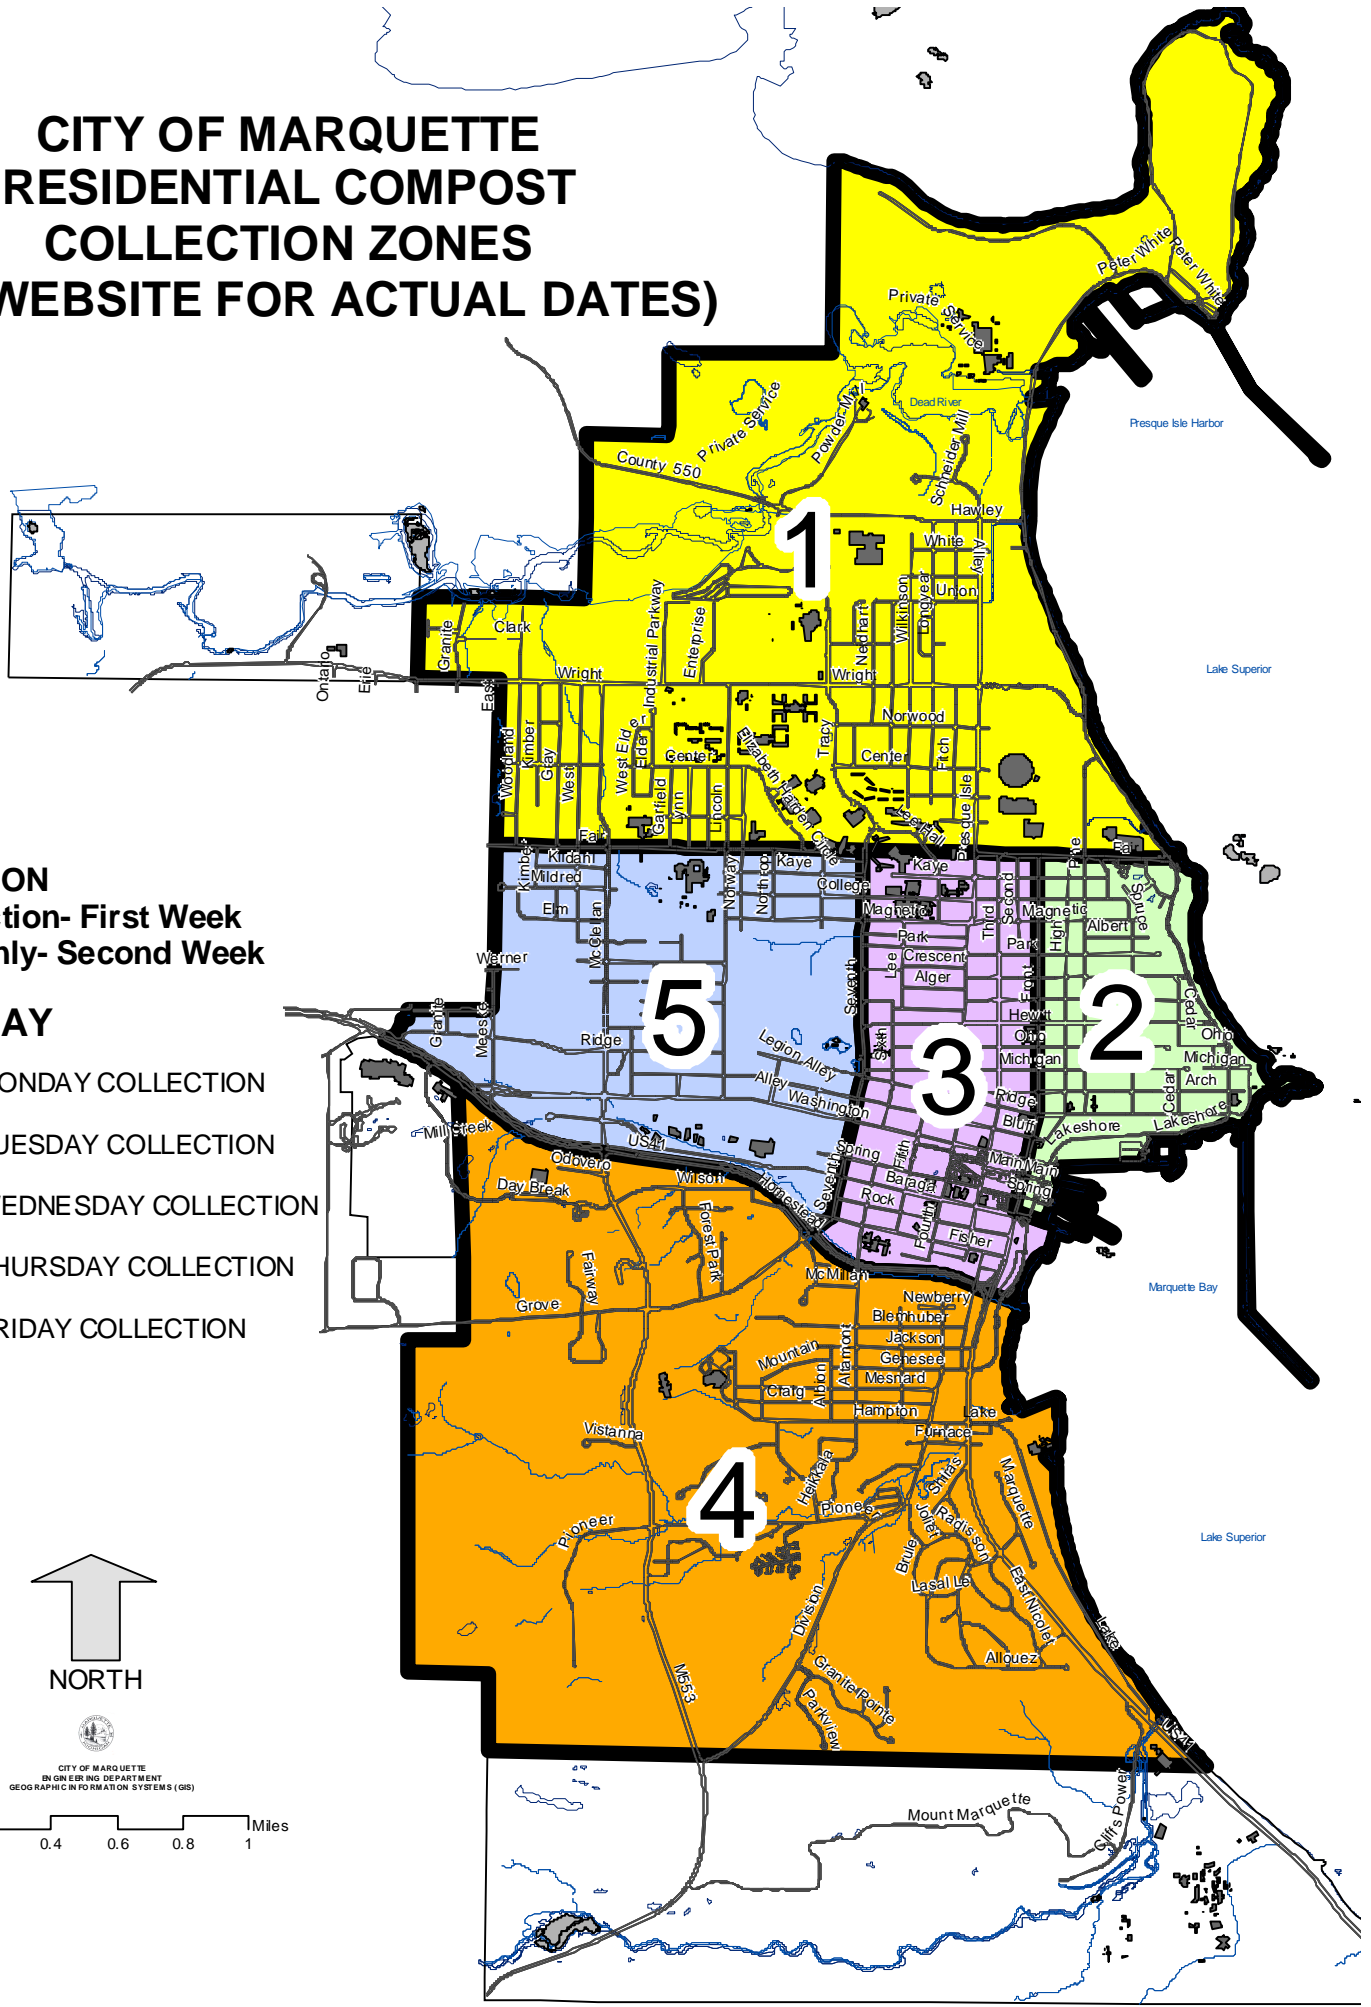

CITY OF MARQUETTE RESIDENTIAL COMPOST COLLECTION ZONES (SEE WEBSITE FOR ACTUAL DATES)

COLLECTION
Full Collection- First Week
Bagged Only- Second Week

ZONE / DAY

-  1, MONDAY COLLECTION
-  2, TUESDAY COLLECTION
-  3, WEDNESDAY COLLECTION
-  4, THURSDAY COLLECTION
-  5, FRIDAY COLLECTION