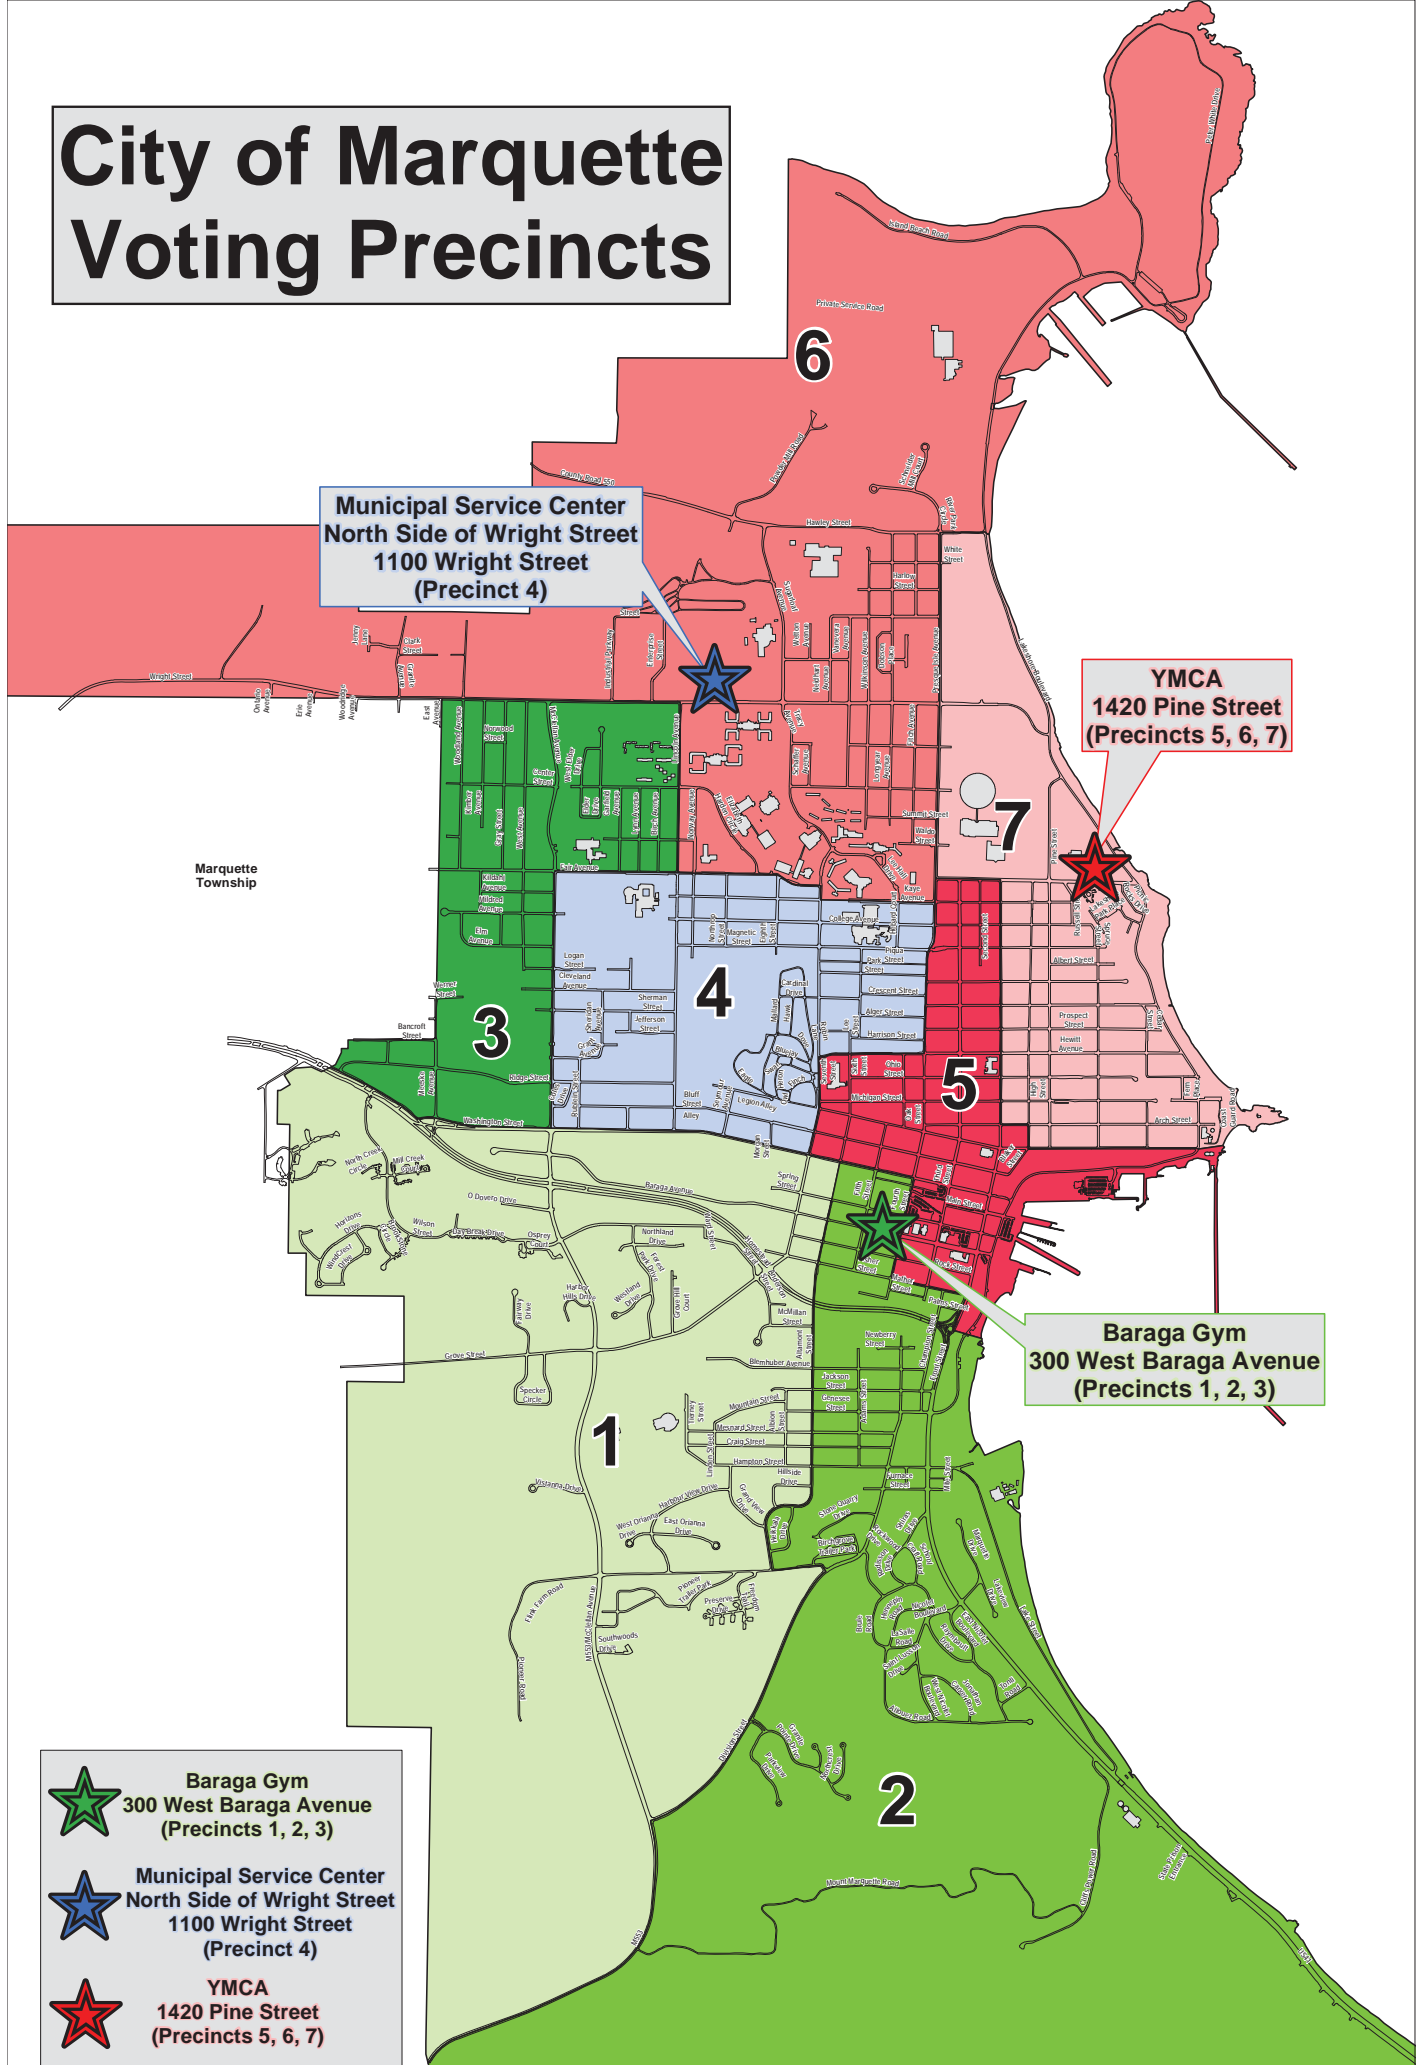

City of Marquette Voting Precincts

- **Baraga Gym**
  300 West Baraga Avenue
  (Precincts 1, 2, 3)
- **Municipal Service Center**
  North Side of Wright Street
  1100 Wright Street
  (Precinct 4)
- **YMCA**
  1420 Pine Street
  (Precincts 5, 6, 7)